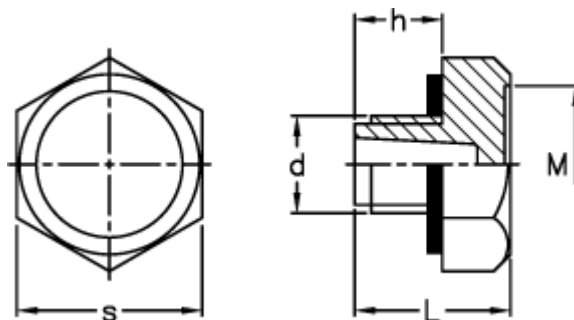

Data Sheet

Article number: 2311058294

Description: E+G Plug
TN.1/8

Measures

d = G 1/8

h = 9

L = 16

M = 15.0

s = 19

Tightening torque N m = 4 to 6